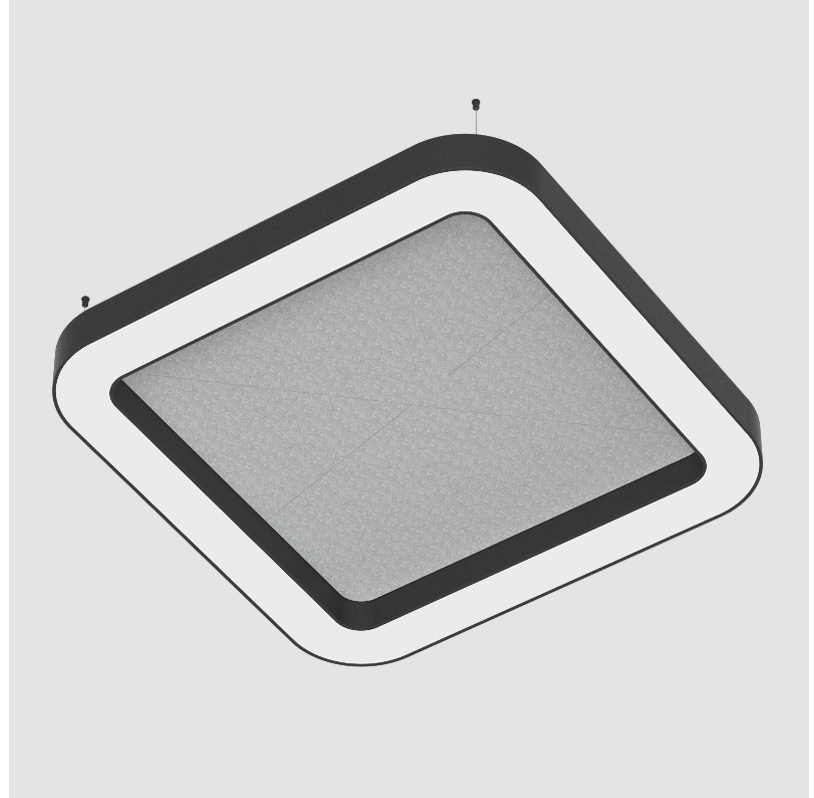

1. To build a product code in our configurator select the specify button on the base model # product page
2. To build a manual product code on this datasheet choose from the options listed below in blue font and add the suffix to the base model #

GENERAL

Series: Quantum Acoustic
Brand: Prolicht
Division: Architectural
Mounting Type: Suspension
Mounting Location: Ceiling
Subcategory: Acoustic

PHYSICAL

Shape: Round
Length (mm): 1400
Length (in): 55 1/8
Width (mm): 1400
Width (in): 55 1/8
Height (mm): 120
Height (in): 4 3/4
Light Distribution: Direct
Diffuser: PMMA - Opal / Micro-Prism
Fixture Finish: SSR / BKV / CWI / CRY / HAB / UFT / ITA / RUA / FTG / MYG / LOD / PUS / FRO / FUP / KIA / POP / BLS / SPG / MEY / GOH / GUM / CHC / COM / ABZ / JAG / OBR / MOS / ROR
Accent Finish: ANC / ASH / BNA / BTC / BZE / CEL / EGG / EVG / FOG / FOS / FST / FUA / IRI / IRO / KHA / LIC / LIM / MER / MSN / MUS / ONX / PEA / PLU / POL / PPY / RAY / ROY / RST / STE / SWD / TAN / TAU
Fixture Material: Aluminum
Cable Details: 2 000mm / 78 3/4" or 6 000mm / 236 1/4" Transparent Cable

ELECTRICAL

Lamp Type: LED (Zhaga Standard)
Input Wattage (W): 78.3

LED

Color Temperature (°K): 2700 / 3000 / 3500 / 4000
Max. Delivered Lumen (lm): 6639 / 6871 / 8068 / 6985
Nominal Lumen (lm): 10213 / 6871 / 12412 / 10747
CRI: >90 CRI
Lamp Life (hrs): 50000

OPTICAL

RATINGS AND CERTIFICATIONS

Certified By: CSA Certified to UL and CSA Standards
IP rating: IP20