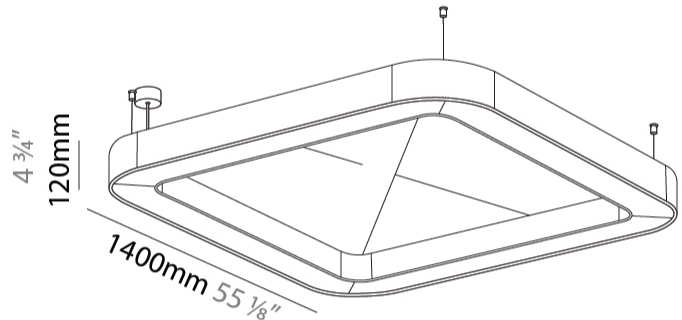

1. To build a product code in our configurator select the specify button on the base model # product page
2. To build a manual product code on this datasheet choose from the options listed below in blue font and add the suffix to the base model #

GENERAL

Series: Quantum Acoustic
Brand: Prolicht
Division: Architectural
Mounting Type: Suspension
Mounting Location: Ceiling
Subcategory: Acoustic

PHYSICAL

Shape: Round
Length (mm): 1400
Length (in): 55 1/8
Width (mm): 1400
Width (in): 55 1/8
Height (mm): 120
Height (in): 4 3/4
Light Distribution: Direct
Diffuser: PMMA - Opal / Micro-Prism
Fixture Finish: SSR / BKV / CWI / CRY / HAB / UFT / ITA / RUA / FTG / MYG / LOD / PUS / FRO / FUP / KIA / POP / BLS / SPG / MEY / GOH / GUM / CHC / COM / ABZ / JAG / OBR / MOS / ROR
Accent Finish: ANC / ASH / BNA / BTC / BZE / CEL / EGG / EVG / FOG / FOS / FST / FUA / IRI / IRO / KHA / LIC / LIM / MER / MSN / MUS / ONX / PEA / PLU / POL / PPY / RAY / ROY / RST / STE / SWD / TAN / TAU
Fixture Material: Aluminum
Cable Details: 2 000mm / 78 3/4" or 6 000mm / 236 1/4" Transparent Cable

ELECTRICAL

Lamp Type: LED (Zhaga Standard)
Input Wattage (W): 78.3

LED

Color Temperature (°K): 2700 / 3000 / 3500 / 4000
Max. Delivered Lumen (lm): 6639 / 6871 / 8068 / 6985
Nominal Lumen (lm): 10213 / 6871 / 12412 / 10747
CRI: >90 CRI
Lamp Life (hrs): 50000

OPTICAL

RATINGS AND CERTIFICATIONS

Certified By: CSA Certified to UL and CSA Standards
IP rating: IP20